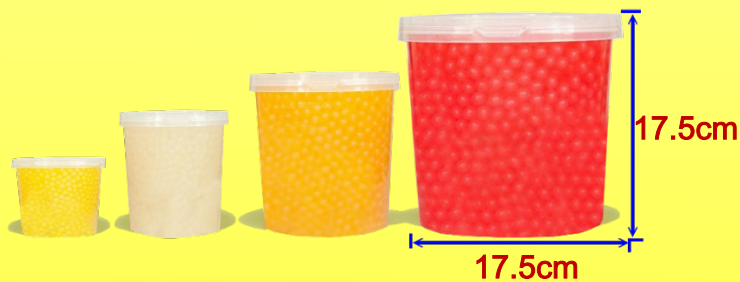

Metal Detector

資正金屬檢出機

MD for testing whole Bucket of
Coating Juice、Fruity Poppers w/ flavored water

適用於高水份整桶裝 魔豆、水果爆爆珠

Scan the QR Code
for sample video
QRcode 動畫介紹

MD2525C LS-MB
MD2525E LS-MB

DETECTOR APERTURE		USABLE APERTURE	
Width	Height	Width	Height
25cm	25cm	25cm	22.5cm