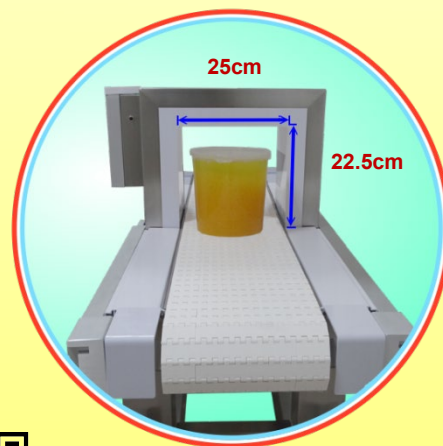

Metal Detector

資正金屬檢出機

MD for testing whole Bucket of
Coating Juice、Fruity Poppers w/ flavored water

適用於高水份整桶裝 魔豆、水果爆爆珠

Scan the QR Code
for sample video
QRcode 動畫介紹

MD2525C LS-MB
MD2525E LS-MB

DETECTOR APERTURE		USABLE APERTURE	
Width	Height	Width	Height
25cm	25cm	25cm	22.5cm